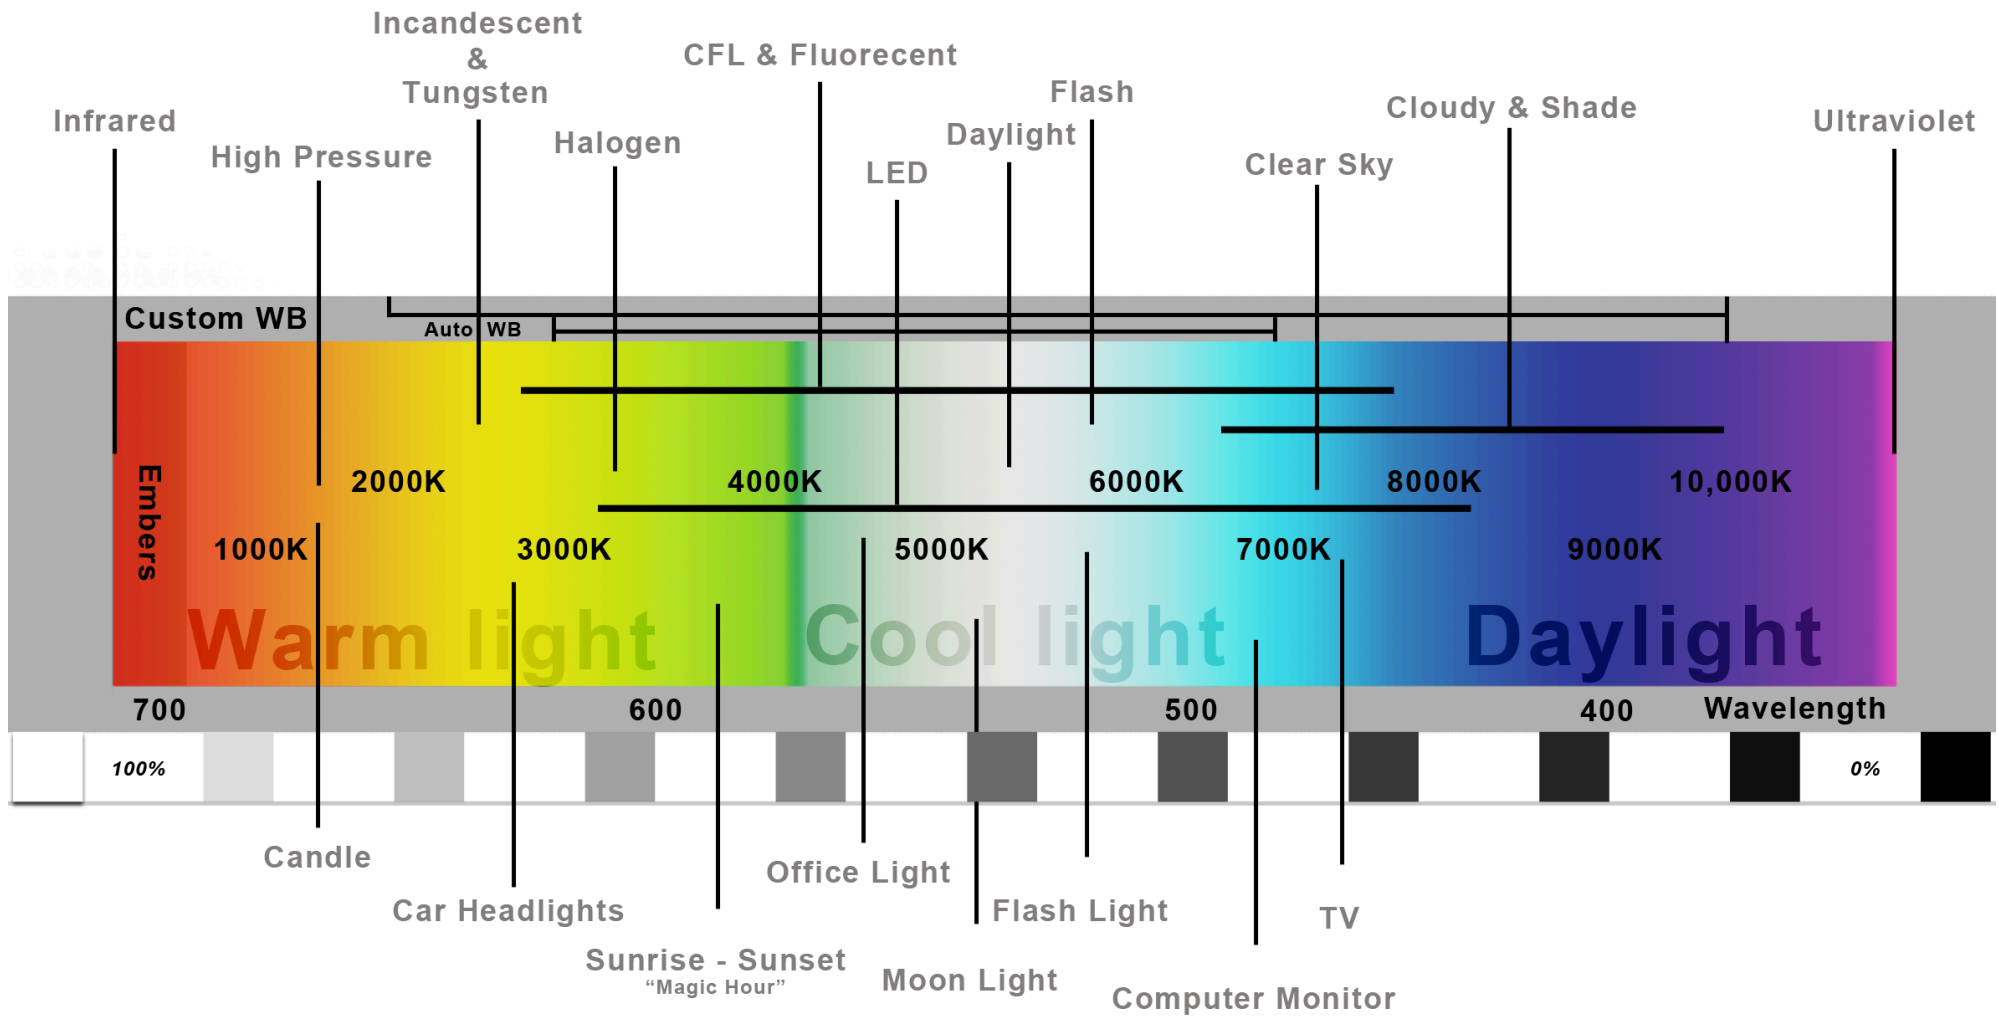

Color Spectrum Diagram

Color spectrum waveform will differ by location ex: Inside vs Outside, Underwater, In Space

CRI (Color Rendering Index) - scales the opacity of R1-R8 from 1-100 to average out a score

Raw Files- 2500K-10,000K