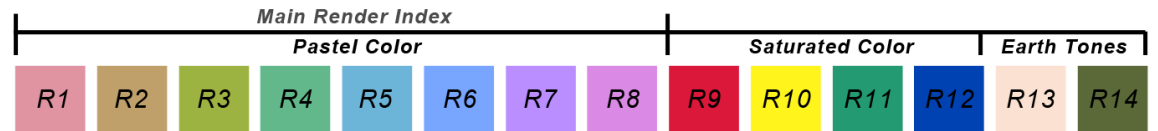

Color Spectrum Diagram

Color spectrum waveform will differ by location ex: Inside vs Outside, Underwater, In Space

CRI (Color Rendering Index) - scales the opacity of R1-R8 from 1-100 to average out a score

Raw Files- 2500K-10,000K